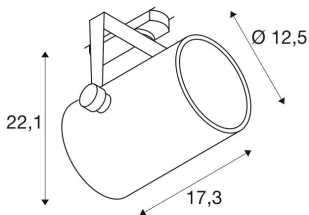

## EURO SPOT TRACK DALI

for 240V 3-circuit track, LED, 3000K, white, 60°, incl. 3-circuit adapter

Rotating and swivelling EURO SPOT DALI LED spotlight, with a compact design and suitable DALI adapter for the 3-circuit 240V track system. The LED module is installed inside the cylindrical lamp head in the factory. Available with several housing and light colours, the spotlight impresses with its simple, timeless appearance. The spotlight fulfils any requirement because of the selection of available beam angles.

## TECHNICAL DATA

Item no.:	1002672
Primary nominal voltage	220-240V ~50/60Hz mA/V
Secondary power / secondary voltage	500 mA/V
Vertical tilting range	90 °
Horizontal rotation range	350 °
Length	17.3 cm
Height	22.1 cm
Diameter	12.5 cm
Net weight	1.474 kg
Gross weight	1.909 kg
IP Code	IP 20
Safety class	I
Assembly	Surface
Assembly details	Track Ceiling, Track Wall
Dimmable	Ja
Dimming technology	DALI
Wattage	20.0 W
Lumen	1900 lm
Colour temperature	3000 Kelvin
Beam angle	60 °
Color	white
CRI	>90