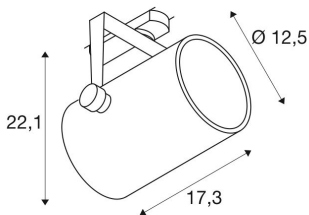

EURO SPOT TRACK DALI

for 240V 3-circuit track, LED, 4000K, black, 15°, incl. 3-circuit adapter

Rotating and swivelling EURO SPOT DALI LED spotlight, with a compact design and suitable DALI adapter for the 3-circuit 240V track system. The LED module is installed inside the cylindrical lamp head in the factory. Available with several housing and light colours, the spotlight impresses with its simple, timeless appearance. The spotlight fulfils any requirement because of the selection of available beam angles.

TECHNICAL DATA

Item no.:	1002673
Primary nominal voltage	220-240V ~50/60Hz mA/V
Secondary power / secondary voltage	500 mA/V
Vertical tilting range	90 °
Horizontal rotation range	350 °
Length	17.3 cm
Height	22.1 cm
Diameter	12.5 cm
Net weight	1.47 kg
Gross weight	1.896 kg
IP Code	IP 20
Safety class	I
Assembly	Surface
Assembly details	Track Ceiling, Track Wall
Dimmable	Ja
Dimming technology	DALI
Wattage	20.0 W
Lumen	2000 lm
Colour temperature	4000 Kelvin
Beam angle	15 °
Color	black
CRI	>90