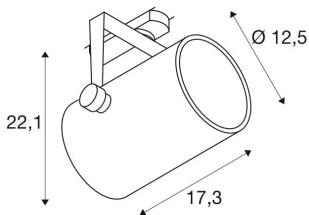

EURO SPOT TRACK DALI

for 240V 3-circuit track, LED, 4000K, white, 15°, incl. 3-circuit adapter

Rotating and swivelling EURO SPOT DALI LED spotlight, with a compact design and suitable DALI adapter for the 3-circuit 240V track system. The LED module is installed inside the cylindrical lamp head in the factory. Available with several housing and light colours, the spotlight impresses with its simple, timeless appearance. The spotlight fulfils any requirement because of the selection of available beam angles.

TECHNICAL DATA

Item no.:	1002674
Primary nominal voltage	220-240V ~50/60Hz mA/V
Secondary power / secondary voltage	500 mA/V
Vertical tilting range	90 °
Horizontal rotation range	350 °
Length	17.3 cm
Height	22.1 cm
Diameter	12.5 cm
Net weight	1.49 kg
Gross weight	1.928 kg
IP Code	IP 20
Safety class	I
Assembly	Surface
Assembly details	Track Ceiling, Track Wall
Dimmable	Ja
Dimming technology	DALI
Wattage	20.0 W
Lumen	2000 lm
Colour temperature	4000 Kelvin
Beam angle	15 °
Color	white
CRI	>90