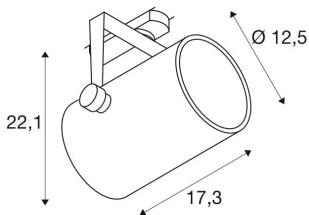

EURO SPOT TRACK DALI

for 240V 3-circuit track, LED, 4000K, white, 38°, incl. 3-circuit adapter

Rotating and swivelling EURO SPOT DALI LED spotlight, with a compact design and suitable DALI adapter for the 3-circuit 240V track system. The LED module is installed inside the cylindrical lamp head in the factory. Available with several housing and light colours, the spotlight impresses with its simple, timeless appearance. The spotlight fulfils any requirement because of the selection of available beam angles.

TECHNICAL DATA

Item no.:	1002676
Primary nominal voltage	220-240V ~50/60Hz mA/V
Secondary power / secondary voltage	500 mA/V
Vertical tilting range	90 °
Horizontal rotation range	350 °
Length	17.3 cm
Height	22.1 cm
Diameter	12.5 cm
Net weight	1.471 kg
Gross weight	1.918 kg
IP Code	IP 20
Safety class	I
Assembly	Surface
Assembly details	Track Ceiling, Track Wall
Dimmable	Ja
Dimming technology	DALI
Wattage	7.2 W
Lumen	2000 lm
Colour temperature	4000 Kelvin
Beam angle	38 °
Color	white
CRI	>90