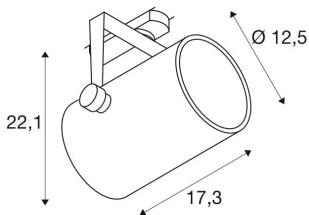

## EURO SPOT TRACK DALI

for 240V 3-circuit track, LED, 4000K, white, 60°, incl. 3-circuit adapter

Rotating and swivelling EURO SPOT DALI LED spotlight, with a compact design and suitable DALI adapter for the 3-circuit 240V track system. The LED module is installed inside the cylindrical lamp head in the factory. Available with several housing and light colours, the spotlight impresses with its simple, timeless appearance. The spotlight fulfils any requirement because of the selection of available beam angles.

## TECHNICAL DATA

Item no.:	1002678
Primary nominal voltage	220-240V ~50/60Hz mA/V
Secondary power / secondary voltage	500 mA/V
Vertical tilting range	90 °
Horizontal rotation range	350 °
Length	17.3 cm
Height	22.1 cm
Diameter	12.5 cm
Net weight	1.479 kg
Gross weight	1.927 kg
IP Code	IP 20
Safety class	I
Assembly	Surface
Assembly details	Track Ceiling, Track Wall
Dimmable	Ja
Dimming technology	DALI
Wattage	20.0 W
Lumen	2000 lm
Colour temperature	4000 Kelvin
Beam angle	60 °
Color	white
CRI	>90