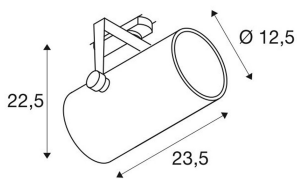

EURO SPOT TRACK DALI black

3000K, 15°, incl. 3-circuit adapter

Rotating and swivelling EURO SPOT TRACK DALI 240V LED spotlight, with a compact design with suitable adapter for the 3-circuit 240V track system. The LED light source is installed in the cylindrical lamp head in the factory. The spotlight, which is available with several housing colours and beam angles, is captivating because of its high light output, DALI compatibility and its simple and timeless appearance.

TECHNICAL DATA

Item no.:	1002809
Primary nominal voltage	220-240V ~50/60Hz mA/V
Secondary power / secondary voltage	1000 mA/V
Vertical tilting range	90 °
Horizontal rotation range	350 °
Length	23.5 cm
Height	22.5 cm
Diameter	12.5 cm
Net weight	2.057 kg
Gross weight	2.583 kg
IP Code	IP 20
Safety class	I
Assembly details	Track Ceiling
Dimmable	Ja
Dimming technology	DALI
Wattage	42.0 W
Lumen	2900 lm
Colour temperature	3000 Kelvin
Beam angle	15 °
Color	black
Binning	3
LXXBXX data	70/50

Service life	30000 h
Ambient temperature	25 °C
BIG WHITE Page	334

Notes
