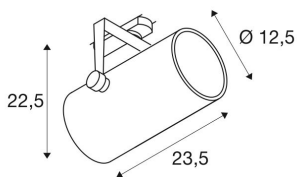

## EURO SPOT TRACK DALI white

3000K, 15°, incl. 3-circuit adapter

Rotating and swivelling EURO SPOT TRACK DALI 240V LED spotlight, with a compact design with suitable adapter for the 3-circuit 240V track system. The LED light source is installed in the cylindrical lamp head in the factory. The spotlight, which is available with several housing colours and beam angles, is captivating because of its high light output, DALI compatibility and its simple and timeless appearance.

## TECHNICAL DATA

Item no.:	1002810
Primary nominal voltage	220-240V ~50/60Hz mA/V
Secondary power / secondary voltage	1000 mA/V
Vertical tilting range	90 °
Horizontal rotation range	350 °
Length	23.5 cm
Height	22.5 cm
Diameter	12.5 cm
Net weight	2.085 kg
Gross weight	2.594 kg
IP Code	IP 20
Safety class	I
Assembly details	Track Ceiling
Dimmable	Ja
Dimming technology	DALI
Wattage	42.0 W
Lumen	2900 lm
Colour temperature	3000 Kelvin
Beam angle	15 °
Color	white
Binning	3
LXXBXX data	70/50