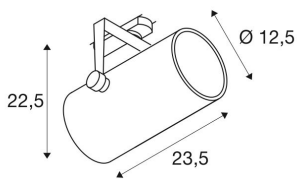

EURO SPOT TRACK DALI black

4000K, 15°, incl. 3-circuit adapter

Rotating and swivelling EURO SPOT TRACK DALI 240V LED spotlight, with a compact design with suitable adapter for the 3-circuit 240V track system. The LED light source is installed in the cylindrical lamp head in the factory. The spotlight, which is available with several housing colours and beam angles, is captivating because of its high light output, DALI compatibility and its simple and timeless appearance.

TECHNICAL DATA

Item no.:	1002811
Primary nominal voltage	220-240V ~50/60Hz mA/V
Secondary power / secondary voltage	1000 mA/V
Vertical tilting range	90 °
Horizontal rotation range	350 °
Length	23.5 cm
Height	22.5 cm
Diameter	12.5 cm
Net weight	2.073 kg
Gross weight	2.53 kg
IP Code	IP 20
Safety class	I
Assembly details	Track Ceiling
Dimmable	Ja
Dimming technology	DALI
Wattage	42.0 W
Lumen	3200 lm
Colour temperature	4000 Kelvin
Beam angle	15 °
Color	black
Binning	3
LXXBXX data	70/50

Service life	30000 h
Ambient temperature	25 °C
BIG WHITE Page	334

Notes
