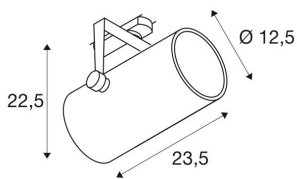

## EURO SPOT TRACK DALI white

4000K, 15°, incl. 3-circuit adapter

Rotating and swivelling EURO SPOT TRACK DALI 240V LED spotlight, with a compact design with suitable adapter for the 3-circuit 240V track system. The LED light source is installed in the cylindrical lamp head in the factory. The spotlight, which is available with several housing colours and beam angles, is captivating because of its high light output, DALI compatibility and its simple and timeless appearance.

## TECHNICAL DATA

Item no.:	1002812
Primary nominal voltage	220-240V ~50/60Hz mA/V
Secondary power / secondary voltage	1000 mA/V
Vertical tilting range	90 °
Horizontal rotation range	350 °
Length	23.5 cm
Height	22.5 cm
Diameter	12.5 cm
Net weight	2.092 kg
Gross weight	2.599 kg
IP Code	IP 20
Safety class	I
Assembly details	Track Ceiling
Dimmable	Ja
Dimming technology	DALI
Wattage	42.0 W
Lumen	3200 lm
Colour temperature	4000 Kelvin
Beam angle	15 °
Color	white
Binning	3
LXXBXX data	70/50