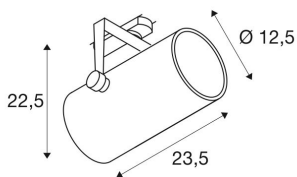

EURO SPOT TRACK DALI black

3000K, 38°, incl. 3-circuit adapter

Rotating and swivelling EURO SPOT TRACK DALI 240V LED spotlight, with a compact design with suitable adapter for the 3-circuit 240V track system. The LED light source is installed in the cylindrical lamp head in the factory. The spotlight, which is available with several housing colours and beam angles, is captivating because of its high light output, DALI compatibility and its simple and timeless appearance.

TECHNICAL DATA

Item no.:	1002813
Primary nominal voltage	220-240V ~50/60Hz mA/V
Secondary power / secondary voltage	1000 mA/V
Vertical tilting range	90 °
Horizontal rotation range	350 °
Length	23.5 cm
Height	22.5 cm
Diameter	12.5 cm
Net weight	2.086 kg
Gross weight	2.591 kg
IP Code	IP 20
Safety class	I
Assembly details	Track Ceiling
Dimmable	Ja
Dimming technology	DALI
Wattage	42.0 W
Lumen	2900 lm
Colour temperature	3000 Kelvin
Beam angle	38 °
Color	black
Binning	3
LXXBXX data	70/50

Service life	30000 h
Ambient temperature	25 °C
BIG WHITE Page	334

Notes
