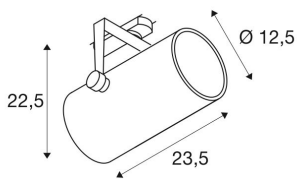

EURO SPOT TRACK DALI white

3000K, 38°, incl. 3-circuit adapter

Rotating and swivelling EURO SPOT TRACK DALI 240V LED spotlight, with a compact design with suitable adapter for the 3-circuit 240V track system. The LED light source is installed in the cylindrical lamp head in the factory. The spotlight, which is available with several housing colours and beam angles, is captivating because of its high light output, DALI compatibility and its simple and timeless appearance.

TECHNICAL DATA

| | |
|-------------------------------------|------------------------|
| Item no.: | 1002814 |
| Primary nominal voltage | 220-240V ~50/60Hz mA/V |
| Secondary power / secondary voltage | 1000 mA/V |
| Vertical tilting range | 90 ° |
| Horizontal rotation range | 350 ° |
| Length | 23.5 cm |
| Height | 22.5 cm |
| Diameter | 12.5 cm |
| Net weight | 2.092 kg |
| Gross weight | 2.601 kg |
| IP Code | IP 20 |
| Safety class | I |
| Assembly details | Track Ceiling |
| Dimmable | Ja |
| Dimming technology | DALI |
| Wattage | 42.0 W |
| Lumen | 2900 lm |
| Colour temperature | 3000 Kelvin |
| Beam angle | 38 ° |
| Color | white |
| Binning | 3 |
| LXXBXX data | 70/50 |