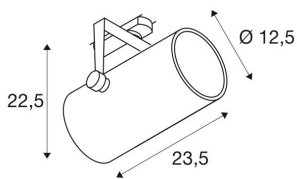

EURO SPOT TRACK DALI black

4000K, 38°, incl. 3-circuit adapter

Rotating and swivelling EURO SPOT TRACK DALI 240V LED spotlight, with a compact design with suitable adapter for the 3-circuit 240V track system. The LED light source is installed in the cylindrical lamp head in the factory. The spotlight, which is available with several housing colours and beam angles, is captivating because of its high light output, DALI compatibility and its simple and timeless appearance.

TECHNICAL DATA

Item no.:	1002815
Primary nominal voltage	220-240V ~50/60Hz mA/V
Secondary power / secondary voltage	1000 mA/V
Vertical tilting range	90 °
Horizontal rotation range	350 °
Length	23.5 cm
Height	22.5 cm
Diameter	12.5 cm
Net weight	2.096 kg
Gross weight	2.605 kg
IP Code	IP 20
Safety class	I
Assembly details	Track Ceiling
Dimmable	Ja
Dimming technology	DALI
Wattage	42.0 W
Lumen	3200 lm
Colour temperature	4000 Kelvin
Beam angle	38 °
Color	black
Binning	3
LXXBXX data	70/50

Service life	30000 h
Ambient temperature	25 °C
BIG WHITE Page	334

Notes
