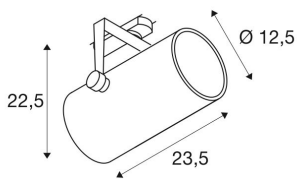

## EURO SPOT TRACK DALI white

3000K, 60°, incl. 3-circuit adapter

Rotating and swivelling EURO SPOT TRACK DALI 240V LED spotlight, with a compact design with suitable adapter for the 3-circuit 240V track system. The LED light source is installed in the cylindrical lamp head in the factory. The spotlight, which is available with several housing colours and beam angles, is captivating because of its high light output, DALI compatibility and its simple and timeless appearance.

## TECHNICAL DATA

Item no.:	1002818
Primary nominal voltage	220-240V ~50/60Hz mA/V
Secondary power / secondary voltage	1000 mA/V
Vertical tilting range	90 °
Horizontal rotation range	350 °
Length	23.5 cm
Height	22.5 cm
Diameter	12.5 cm
Net weight	2.614 kg
Gross weight	2.78 kg
IP Code	IP 20
Safety class	I
Assembly details	Track Ceiling
Dimmable	Ja
Dimming technology	DALI
Wattage	42.0 W
Lumen	2850 lm
Colour temperature	3000 Kelvin
Beam angle	60 °
Color	white
CRI	>90
Binning	3

LXXBXX data	70/50
Service life	30000 h
Ambient temperature	25 °C
BIG WHITE Page	334

**Notes**

---

---

---

---

---