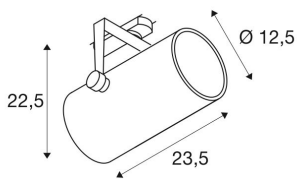

EURO SPOT TRACK DALI black

4000K, 60°, incl. 3-circuit adapter

Rotating and swivelling EURO SPOT TRACK DALI 240V LED spotlight, with a compact design with suitable adapter for the 3-circuit 240V track system. The LED light source is installed in the cylindrical lamp head in the factory. The spotlight, which is available with several housing colours and beam angles, is captivating because of its high light output, DALI compatibility and its simple and timeless appearance.

TECHNICAL DATA

Item no.:	1002819
Primary nominal voltage	220-240V ~50/60Hz mA/V
Secondary power / secondary voltage	1000 mA/V
Vertical tilting range	90 °
Horizontal rotation range	350 °
Length	23.5 cm
Height	22.5 cm
Diameter	12.5 cm
Net weight	2.082 kg
Gross weight	2.593 kg
IP Code	IP 20
Safety class	I
Assembly details	Track Ceiling
Dimmable	Ja
Dimming technology	DALI
Wattage	42.0 W
Lumen	3150 lm
Colour temperature	4000 Kelvin
Beam angle	60 °
Color	black
CRI	>90
Binning	3

LXXBXX data	70/50
Service life	30000 h
Ambient temperature	25 °C
BIG WHITE Page	334

Notes
