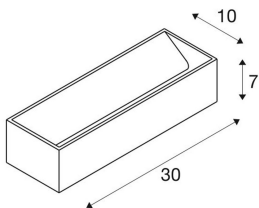

LOGS IN L

Indoor LED recessed wall light, black/brass, 3000K, TRIAC, dimmable

The distinctive LED UP/DOWN recessed wall light LOGS IN L is equipped with an ultra-modern, powerful LED which emits its controllable, warm white light indirectly. It is therefore excellent for glare-free lighting of stairs, staircases and rooms. The LOGS IN L has infinitely variable and completely flicker-free dimming due to the dim-to-warm function. Due to the operating device incorporated in the canopy, the electrical connection is made directly to the 230V mains power supply.

TECHNICAL DATA

Item no.:	1002842
Primary nominal voltage	220-240V ~50/60Hz mA/V
Secondary power / secondary voltage	500 mA/V
Length	30.0 cm
Height	7.0 cm
Depth	10.0 cm
Net weight	1.341 kg
Gross weight	1.569 kg
IP Code	IP 20
Safety class	I
Assembly	Surface
Assembly details	Wall
Wattage	17.0 W
Lumen	1100 lm
Colour temperature	3000 Kelvin
Color	black
CRI	>90
Binning	3
LXXBXX data	70/50
Service life	30000 h
Maximum ambient temperature	40 °C
BIG WHITE Page	157