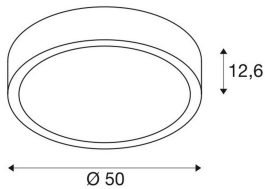

TECHNICAL DATA

Item no.:	1002858
Lamps included	0
Primary nominal voltage	100-240V ~50/60Hz mA/V
Secondary power / secondary voltage	24 mA/V
Length	50.0 cm
Height	12.6 cm
Diameter	50.0 cm
Net weight	4.914 kg
Gross weight	6.387 kg
IP Code	IP 20
Safety class	I
Assembly	Surface
Assembly details	Ceiling, Ceiling, Wall
Wattage	39.0 W
Lumen	2750 lm
Beam angle	110 °
Color	white
CRI	>80
UGR ?	19.0000
LXXBXX data	70/50
Service life	30000 h
Ambient temperature	25 °C