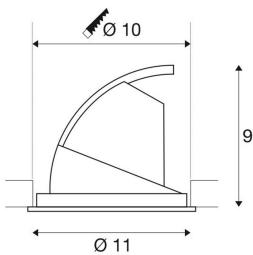

GIMBLE IN 100

Indoor LED recessed ceiling light, white, 4000K

The Premium LED installed in the GIMBLE IN 100 recessed ceiling light gives off a particularly warm light. Of course, the light outlet of this recessed ceiling light is tiltable. With a CRI value of greater than or equal to 90, the GIMBLE IN 100 is ideal for true-colour lighting of rooms. This should be your choice of recessed ceiling light if colour rendering is very important to you. This recessed ceiling light is sustainable and low-maintenance thanks to the anticipated service life of 30,000 hours.

TECHNICAL DATA

Item no.:	1002886
Lamps included	0
Secondary power / secondary voltage	350 mA/V
Vertical tilting range	45 °
Horizontal rotation range	350 °
Height	9.0 cm
Diameter	11.0 cm
Installation diameter	10.0 cm
Installation depth	9.0 cm
Net weight	0.233 kg
Gross weight	0.374 kg
IP Code	IP 20
Safety class	III
Assembly	Recessed
Assembly details	Ceiling
Wattage	13.0 W
Lumen	1140 lm
Colour temperature	4000 Kelvin
Beam angle	36 °
Color	white
CRI	>90
Binning	3