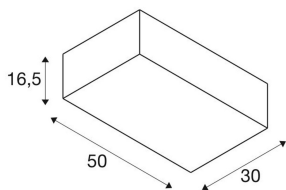

ACCANTO SQUARE E27

Indoor surface-mounted ceiling light black

Stylishly manufactured steel and textile elements give the ACCANTO ceiling light its unmistakable charm. The textile lampshade with the rectangular design, which is available in white or black, ensures that the lamp which is used has homogeneous lighting attributes. We give you the choice thanks to the installed E27 lamp socket. Regardless of whether you want to use an LED lamp, an energy-saving lamp, or a normal commercial incandescent lamp. The ceiling light is supplied ready to be connected to a 230V mains power supply.

TECHNICAL DATA

Item no.:	1002944
Socket	E27
Number of sockets	2
Primary nominal voltage	220-240V ~50/60Hz mA/V
Length	50.0 cm
Width	30.0 cm
Height	16.5 cm
Net weight	1.601 kg
Gross weight	2.448 kg
IP Code	IP 20
Safety class	I
Assembly	Surface
Assembly details	Ceiling
Wattage	40.0 W
Color	black
Maximum ambient temperature	40 °C
BIG WHITE Page	236