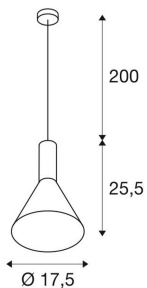

PHELIA 175 E27

Indoor pendant, black/gold

The conical shaped PHELIA high-voltage pendant offers an abundance of variations. The black and gold luminaire features a round ceiling plate. With its built-in E27 socket, the luminaire is suitable for both LED lamps and energy-saving lamps. The luminaire has a pendant length of 200 cm.

TECHNICAL DATA

Item no.:	1002948
Socket	E27
Number of sockets	1
Lamps included	0
Primary nominal voltage	220-240V ~50/60Hz mA/V
Pendant length	200.0 cm
Height	25.5 cm
Diameter	17.5 cm
Net weight	0.6 kg
Gross weight	0.907 kg
IP Code	IP 20
Safety class	I
Assembly	Surface
Assembly details	Ceiling
Wattage	23.0 W
Color	gold
Maximum ambient temperature	35 °C
BIG WHITE Page	56

Recommended lamp

1002126	LED lamp , A60, E27, 2200-2700K, 280°, 7W
1003098	LED lamp with mirrored head , A60, E27, gold, 200lm, 180°, dimmable

Notes
