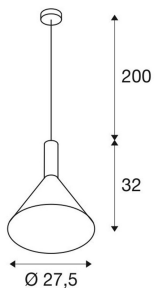

PHELIA 275 E27

Indoor pendant, black/gold

The conical shaped PHELIA high-voltage pendant offers an abundance of variations. The black and gold luminaire features a round ceiling plate. With its built-in E27 socket, the luminaire is suitable for both LED lamps and energy-saving lamps. The luminaire has a pendant length of 200 cm.

TECHNICAL DATA

Item no.:	1002949
Socket	E27
Number of sockets	1
Lamps included	0
Primary nominal voltage	220-240V ~50/60Hz mA/V
Pendant length	200.0 cm
Height	32.0 cm
Diameter	27.5 cm
Net weight	0.785 kg
Gross weight	1.315 kg
IP Code	IP 20
Safety class	I
Assembly	Surface
Assembly details	Ceiling
Wattage	23.0 W
Color	gold
Maximum ambient temperature	35 °C
BIG WHITE Page	57