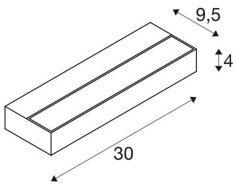

## SEDO 7

Indoor LED surface-mounted wall light, 3000K, alu

The LED variant of the SEDO wall light is made of aluminium and has a frosted glass cover. Designed for the use of energy-saving LEDs, the SEDO 7 wall light is ready for direct connection to a 230V mains power supply thanks to the pre-installed operating device.

### TECHNICAL DATA

Item no.:	1002964
Primary nominal voltage	220-240V ~50/60Hz mA/V
Secondary power / secondary voltage	350 mA/V
Length	30.0 cm
Height	4.0 cm
Depth	9.5 cm
Net weight	0.8 kg
Gross weight	0.943 kg
IP Code	IP 20
Safety class	I
Assembly	Surface
Assembly details	Wall
Wattage	11.5 W
Lumen	1020 lm
Colour temperature	3000 Kelvin
Color	aluminium
CRI	>80
Binning	3
LXXBXX data	70/50
Service life	30000 h
BIG WHITE Page	164