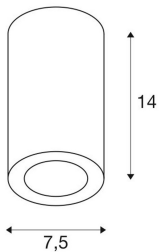

NAGY 75 QPAR51

Indoor LED surface-mounted ceiling light, white

The NAGY plaster luminaire is a highly individual ceiling light with a puristic, clear design. Prepared for accommodating GU10 halogen or retrofit LED lamps, it is ready for direct connection to the 230V mains power supply. After priming, the luminaire can be painted with wall paint as desired.

TECHNICAL DATA

Item no.:	1002965
Socket	GU10
Number of sockets	1
Lamps included	0
Primary nominal voltage	220-240V ~50/60Hz mA/V
Height	14.0 cm
Diameter	7.5 cm
Net weight	0.727 kg
Gross weight	0.873 kg
IP Code	IP 20
Safety class	I
Impact resistance class	IK02
Impact resistance	0,20000000000000001 Joule
Assembly	Surface
Assembly details	Ceiling
Wattage	10.0 W
Color	white
BIG WHITE Page	264