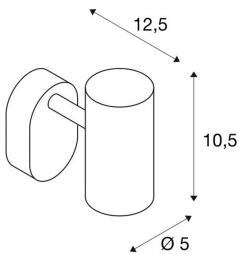

NOBLO I

Indoor LED surface-mounted ceiling light 2700K silver

NOBLO rotating and tilting LED spotlight for surface mounting on walls and ceilings. The luminaire impresses with its slim design and is therefore ideal for modern lighting concepts. The luminaire is made from aluminium and equipped with a Premium LED module. The luminaire is available in three housing colours with two or three light outlets.

TECHNICAL DATA

Item no.:	1002971
Primary nominal voltage	220-240V ~50/60Hz mA/V
Secondary power / secondary voltage	350 mA/V
Vertical tilting range	90 °
Horizontal rotation range	350 °
Length	9.0 cm
Width	10.5 cm
Height	12.7 cm
Net weight	0.321 kg
Gross weight	0.407 kg
IP Code	IP 20
Safety class	I
Assembly	Surface
Assembly details	Ceiling, Wall
Wattage	8.0 W
Lumen	600 lm
Colour temperature	2700 Kelvin
Beam angle	36 °
Color	silver
CRI	>80
Binning	6
LXXBXX data	70/50

Service life	30000 h
BIG WHITE Page	297

Notes
