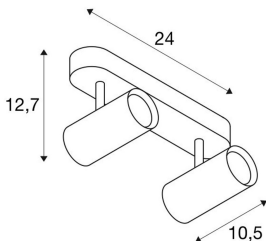

NOBLO II

Indoor LED surface-mounted ceiling light 2700K black

NOBLO rotating and tilting LED spotlight for surface mounting on walls and ceilings. The luminaire impresses with its slim design and is therefore ideal for modern lighting concepts. The luminaire is made from aluminium and equipped with a Premium LED module. The luminaire is available in three housing colours with two or three light outlets.

TECHNICAL DATA

Item no.:	1002973
Primary nominal voltage	220-240V ~50/60Hz mA/V
Secondary power / secondary voltage	350 mA/V
Vertical tilting range	90 °
Horizontal rotation range	350 °
Length	24.0 cm
Width	10.5 cm
Height	12.7 cm
Net weight	0.668 kg
Gross weight	0.905 kg
IP Code	IP 20
Safety class	I
Assembly	Surface
Assembly details	Ceiling, Wall
Wattage	16.0 W
Lumen	1200 lm
Colour temperature	2700 Kelvin
Beam angle	36 °
Color	black
CRI	>80
Binning	6
LXXBXX data	70/50