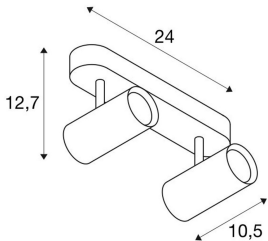

### Indoor LED surface-mounted ceiling light 2700K white

NOBLO rotating and tilting LED spotlight for surface mounting on walls and ceilings. The luminaire impresses with its slim design and is therefore ideal for modern lighting concepts. The luminaire is made from aluminium and equipped with a Premium LED module. The luminaire is available in three housing colours with two or three light outlets.

## TECHNICAL DATA

Item no.:	1002974
Primary nominal voltage	220-240V ~50/60Hz mA/V
Secondary power / secondary voltage	350 mA/V
Vertical tilting range	90 °
Horizontal rotation range	350 °
Length	24.0 cm
Width	10.5 cm
Height	12.7 cm
Net weight	0.67 kg
Gross weight	0.912 kg
IP Code	IP 20
Safety class	I
Assembly	Surface
Assembly details	Ceiling, Wall
Wattage	16.0 W
Lumen	1200 lm
Colour temperature	2700 Kelvin
Beam angle	36 °
Color	white
CRI	>80
Binning	6
LXXBXX data	70/50