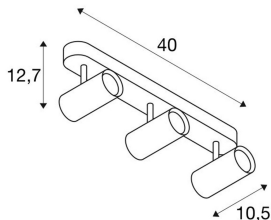

## NOBLO III

Indoor LED surface-mounted ceiling light 2700K black

NOBLO rotating and tilting LED spotlight for surface mounting on walls and ceilings. The luminaire impresses with its slim design and is therefore ideal for modern lighting concepts. The luminaire is made from aluminium and equipped with a Premium LED module. The luminaire is available in three housing colours with two or three light outlets.

## TECHNICAL DATA

Item no.:	1002976
Primary nominal voltage	220-240V ~50/60Hz mA/V
Secondary power / secondary voltage	350 mA/V
Vertical tilting range	90 °
Horizontal rotation range	350 °
Length	40.0 cm
Width	10.5 cm
Height	12.7 cm
Net weight	1.025 kg
Gross weight	1.363 kg
IP Code	IP 20
Safety class	I
Assembly	Surface
Assembly details	Ceiling, Wall
Wattage	24.0 W
Lumen	1800 lm
Colour temperature	2700 Kelvin
Beam angle	36 °
Color	black
CRI	>80
Binning	6
LXXBXX data	70/50