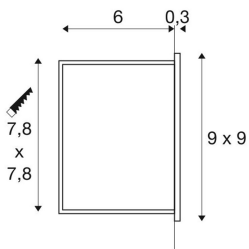

### Indoor recessed wall light 3000K white

Aluminium recessed wall light MOBALA WL. The invisibly installed LED emits its light indirectly onto the surface to be illuminated. This makes glare-free illumination of walkways and staircases possible, for example. The MOBALA recessed fitting is available with a white housing. An installation frame and a mounting box for installation in masonry are optionally available. This luminaire contains built-in LED lamps.

## TECHNICAL DATA

Item no.:	1002982
Primary nominal voltage	100-240V ~50/60Hz mA/V
Secondary power / secondary voltage	24 mA/V
Width	9.0 cm
Height	9.0 cm
Depth	4.5 cm
Net weight	0.134 kg
Gross weight	0.195 kg
IP Code	IP 20
Safety class	II
Assembly	Recessed
Assembly details	Wall
Wattage	1.3 W
Lumen	14 lm
Colour temperature	3000 Kelvin
Color	white
CRI	>80
Binning	6
LXXBXX data	70/50
Service life	30000 h
Maximum ambient temperature	40 °C
BIG WHITE Page	445