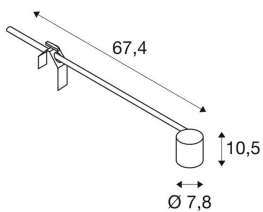

SPOT DISPLAY E27

Indoor display fitting black

E27 SPOT rotating and tilting 240V display spotlight. The luminaire made of aluminium is suitable for halogen and LED bulbs thanks to the incorporated E27 socket.

TECHNICAL DATA

Item no.:	1002985
Socket	E27
Lamp	LED E27
Number of sockets	1
Lamps included	0
Primary nominal voltage	220-240V ~50/60Hz mA/V
Length	67.4 cm
Width	7.8 cm
Height	10.5 cm
Net weight	0.806 kg
Gross weight	1.1 kg
IP Code	IP 20
Safety class	I
Impact resistance class	IK03
Impact resistance	0,3499999999999998 Joule
Assembly	Mobile
Wattage	18.5 W
Color	black
BIG WHITE Page	225