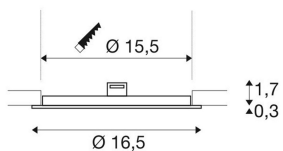

SENSER 18

Indoor LED recessed ceiling light round white 3000K

The SENSER recessed fitting made from aluminium is available in white and silver-grey, and with a round or square shade. The rigid Premium LED insert produces homogeneous base illumination over a wide area thanks to its extensive beam angle. If you are looking for a recessed ceiling light with a shallow installation depth, SENSER is just the job.

TECHNICAL DATA

Item no.:	1003009
Secondary power / secondary voltage	350 mA/V
Height	2.0 cm
Diameter	16.5 cm
Installation diameter	15.5 cm
Installation depth	3.0 cm
Net weight	0.18 kg
Gross weight	0.246 kg
IP Code	IP 20
Safety class	III
Impact resistance class	IK02
Impact resistance	0,200000000000000001 Joule
Assembly	Recessed
Assembly details	Ceiling
Wattage	9.7 W
Lumen	950 lm
Colour temperature	3000 Kelvin
Color	white
CRI	>80
Binning	6
LXXBXX data	70/50
Service life	48000 h

Ambient temperature	25 °C
BIG WHITE Page	510

Accessories

1002803	LED driver , 9.1 - 15W 350mA, dim- mable
---------	---

Notes
