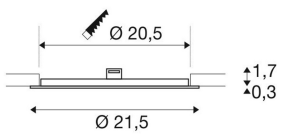

SENSER 24

Indoor LED recessed ceiling light round white 3000K

The SENSER recessed fitting made from aluminium is available in white and silver-grey, and with a round or square shade. The rigid Premium LED insert produces homogeneous base illumination over a wide area thanks to its extensive beam angle. If you are looking for a recessed ceiling light with a shallow installation depth, SENSER is just the job.

TECHNICAL DATA

Item no.:	1003010
Secondary power / secondary voltage	500 mA/V
Height	2.0 cm
Diameter	21.5 cm
Installation diameter	20.5 cm
Installation depth	3.0 cm
Net weight	0.308 kg
Gross weight	0.386 kg
IP Code	IP 20
Safety class	III
Impact resistance class	IK02
Impact resistance	0,200000000000000001 Joule
Assembly	Recessed
Assembly details	Ceiling
Wattage	13.0 W
Lumen	1200 lm
Colour temperature	3000 Kelvin
Color	white
CRI	>80
Binning	6
LXXBXX data	70/50
Service life	48000 h

Ambient temperature	25 °C
BIG WHITE Page	510

Accessories

464144	LED DRIVER , 15W, 500mA, incl. strain relief, dimmable
--------	--

Notes
