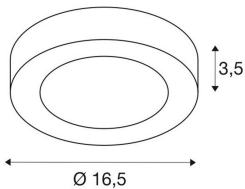

SENSER 18

Indoor LED surface-mounted ceiling light round white 3000K

The flat SENSER wall and ceiling light made from aluminium is available in white and silver-grey, in a round or square version. The rigid Premium LED insert produces homogeneous base illumination over a wide area thanks to its extensive beam angle.

TECHNICAL DATA

Item no.:	1003015
Primary nominal voltage	220-240V ~50/60Hz mA/V
Secondary power / secondary voltage	350 mA/V
Height	3.5 cm
Diameter	16.5 cm
Net weight	0.34 kg
Gross weight	0.439 kg
IP Code	IP 20
Safety class	I
Impact resistance class	IK02
Impact resistance	0,20000000000000001 Joule
Assembly	Surface
Assembly details	Ceiling, Wall
Dimmable	Ja
Dimming technology	trailing edge
Wattage	12.0 W
Lumen	880 lm
Colour temperature	3000 Kelvin
Color	white
CRI	>80
Binning	6
LXXBXX data	70/50

Service life	48000 h
Ambient temperature	25 °C
BIG WHITE Page	325

Notes
