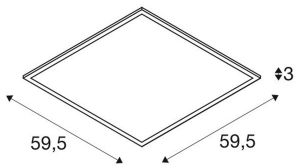

TECHNICAL DATA

Item no.:	1003071
Secondary power / secondary voltage	700 mA/V
Length	59.5 cm
Width	59.5 cm
Height	3.0 cm
Installation depth	5.0 cm
Net weight	1.756 kg
Gross weight	2.335 kg
IP Code	IP 20
Safety class	III
Assembly	Recessed
Assembly details	Ceiling
Wattage	26.0 W
Lumen	2800 lm
Beam angle	120 °
Color	white
CRI	>80
UGR ?	22.0000
Binning	6
LXXBXX data	70/50
Service life	40000 h
BIG WHITE Page	524