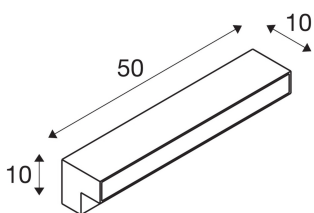

## L-LINE OUT 60 FL

Outdoor LED free-standing light anthracite CCT switch 3000/4000K

Whether in gardens, along the paths and driveways of residential buildings, hotels or restaurants - with its variety of lights, the L-LINE OUT family lights the way outdoors. Despite their individual differences, the individual members share a design vocabulary in L-shape, which stands out with its clear lines. And when it comes to lighting technology, there are no compromises: the choice of light colour (3000/4000K), which can be selected during the easy installation process, and IP protection class 65 are just some of the benefits of the L-LINE OUT.

## TECHNICAL DATA

Item no.:	1003535
Number of different light outlets	1
Primary nominal voltage	220-240V ~50/60Hz mA/V
Secondary power / secondary voltage	500 mA/V
Length	50.0 cm
Width	10.0 cm
Height	10.0 cm
Net weight	1.64 kg
Gross weight	1.755 kg
IP Code	IP 65
Safety class	I
Impact resistance class	IK02
Impact resistance	0,200000000000000001 Joule
Assembly	Surface
Assembly details	Ground
Wattage	11.5 W
Lumen	800 lm
Color	anthracite
CRI	>80
Binning	6
LXXBXX data	70/50
Service life	30000 h