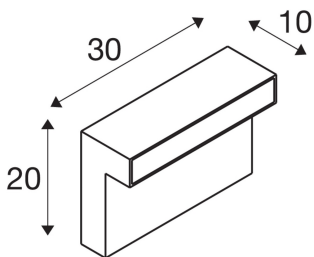

L-LINE OUT 30 FL

Outdoor LED free-standing light anthracite CCT switch 3000/4000K

Whether in gardens, along the paths and driveways of residential buildings, hotels or restaurants - with its variety of lights, the L-LINE OUT family lights the way outdoors. Despite their individual differences, the individual members share a design vocabulary in L-shape, which stands out with its clear lines. And when it comes to lighting technology, there are no compromises: the choice of light colour (3000/4000K), which can be selected during the easy installation process, and IP protection class 65 are just some of the benefits of the L-LINE OUT.

TECHNICAL DATA

Item no.:	1003536
Number of different light outlets	1
Primary nominal voltage	220-240V ~50/60Hz mA/V
Secondary power / secondary voltage	500 mA/V
Length	30.0 cm
Width	10.0 cm
Height	20.0 cm
Net weight	2.2 kg
Gross weight	2.354 kg
IP Code	IP 65
Safety class	I
Impact resistance class	IK02
Impact resistance	0,200000000000000001 Joule
Assembly	Surface
Assembly details	Ground
Wattage	11.5 W
Lumen	810 lm
Color	anthracite
CRI	>80
Binning	6
LXXBXX data	70/50
Service life	30000 h