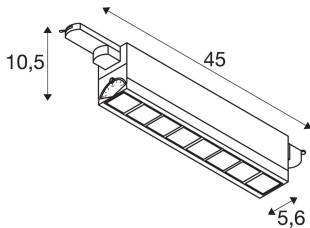

TECHNICAL DATA

Item no.:	1004691
Number of different light outlets	1
Primary nominal voltage	220-240V ~50/60Hz mA/V
Secondary power / secondary voltage	350 mA/V
Vertical tilting range	-60 °
Vertical tilting range	60 °
Length	45.0 cm
Width	5.6 cm
Height	10.5 cm
Net weight	1.24 kg
Gross weight	1.327 kg
IP Code	IP 20
Safety class	I
Assembly details	Track Ceiling, Track Wall
Dimmable	Ja
Dimming technology	DALI
Wattage	26.0 W
Lumen	2700 lm
Colour temperature	3000 Kelvin
Beam angle	75 °
Color	white
CRI	>90