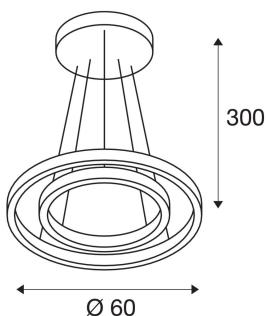

ONE DOUBLE PD DALI UP/DOWN

Indoor LED pendant light white CCT switch
2700/3000K

All all-round winner for representative spaces: subtle and modern, the new pendant lights of the ONE family will be the centre of attention. And this is doubly true in the double version. The rings can be installed classically by using the same cable lengths per ring, so that the rings hang one above the other. Alternatively, different cable lengths can be selected per ring so that the rings appear elliptically crossed. At the same time, they are low-maintenance and offer an expected lifespan of up to 30,000 hours, making them ideal not just for the hotel and catering industry but also for stylishly furnished living spaces. The lighting mood (2700/3000K) can be adjusted via CCT switch before installation. CRI>90 provides a high quality of ring-shaped light that radiates upwards and downwards, and is DALI-dimmable.

TECHNICAL DATA

Item no.:	1004768
Number of different light outlets	2
Primary nominal voltage	220-240V ~50/60Hz mA/V
Secondary power / secondary voltage	1400 mA/V
Pendant length	300.0 cm
Diameter	80.0 cm
Net weight	4.2 kg
Gross weight	4.494 kg
Safety class	I
Assembly	Surface
Assembly details	Ceiling
Dimmable	Ja
Dimming technology	DALI
Wattage	55.0 W
Lumen	2120 lm
Beam angle	130 °
Color	white