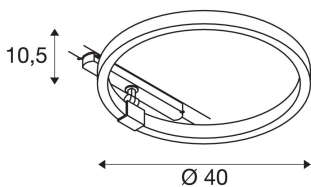

TECHNICAL DATA

Item no.:	1004772
Primary nominal voltage	220-240V ~50/60Hz mA/V
Secondary power / secondary voltage	350 mA/V
Height	10.5 cm
Diameter	40.0 cm
Net weight	0.75 kg
Gross weight	0.803 kg
Safety class	II
Assembly details	Track Ceiling
Dimmable	Ja
Dimming technology	DALI
Wattage	15.2 W
Lumen	670 lm
Colour temperature	4000 Kelvin
Beam angle	170 °
Color	white
CRI	>90