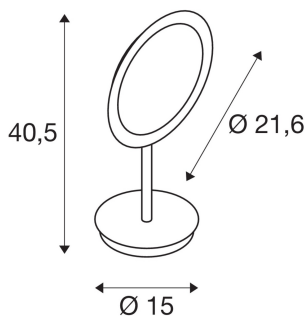

MAGANDA TL

Indoor LED table lamp chrome CCT switch
2700/3000/4000K

The indoor LED table lamp MAGANDA TL with 3x optical magnification is now available with CCT switch.; With this bathroom light, you can therefore set three lighting temperatures (2700/3000/4000 Kelvin). The MAGANDA TL is made of steel and is available in the colour chrome.; With an expected lifespan of 50,000 hours, this indoor LED table lamp, with an IP rating of IP44, is sustainable and low maintenance.

TECHNICAL DATA

Item no.:	1004970
Primary nominal voltage	100-240V ~50/60Hz mA/V
Secondary power / secondary voltage	12 mA/V
Height	40.5 cm
Diameter	21.6 cm
Net weight	0.9 kg
Gross weight	0.963 kg
IP Code	IP 44
Safety class	II
Impact resistance class	IK02
Assembly	Mobile
Wattage	4.8 W
Lumen	51 lm
Beam angle	115 °
Color	chrome
CRI	>90
Binning	5
Service life	50000 h