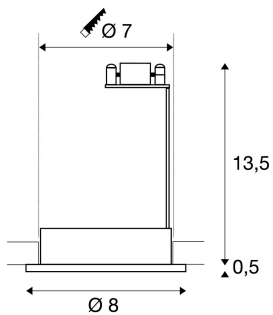

## DOLIX OUT

Outdoor recessed fitting, QR-C51, IP65, round, white, max. 35W, incl. clip springs

The DOLIX low-voltage recessed ceiling ring is made from aluminium and is equipped with a glass for protection against splashing water. Rated IP65 it can be used outdoors or in damp areas. To operate the recessed fitting, a matching transformer for low-voltage halogen lamps is required.

## TECHNICAL DATA

Item no.:	111001
Socket	GX5.3
Lamp	QR-C51
Number of sockets	1
Lamps included	0
Primary nominal voltage	12V ~50Hz mA/V
Height	14.0 cm
Diameter	8.0 cm
Installation diameter	7.0 cm
Installation depth	13.5 cm
Net weight	0.312 kg
Gross weight	0.346 kg
IP Code	IP 65
Safety class	III
Assembly	Recessed
Assembly details	Ceiling
Wattage	35.0 W
Color	white