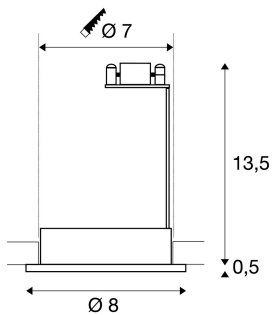

DOLIX OUT

Outdoor recessed fitting, QR-C51, IP65, round, chrome, max. 35W, incl. clip springs

The DOLIX low-voltage recessed ceiling ring is made from aluminium and is equipped with a glass for protection against splashing water. Rated IP65 it can be used outdoors or in damp areas. To operate the recessed fitting, a matching transformer for low-voltage halogen lamps is required.

TECHNICAL DATA

Item no.:	111002
Socket	GX5.3
Lamp	QR-C51
Number of sockets	1
Lamps included	0
Primary nominal voltage	12V ~50Hz mA/V
Height	14.0 cm
Diameter	8.0 cm
Installation diameter	7.0 cm
Installation depth	13.5 cm
Net weight	0.309 kg
Gross weight	0.343 kg
IP Code	IP 65
Safety class	III
Assembly	Recessed
Assembly details	Ceiling
Wattage	35.0 W
Color	chrome