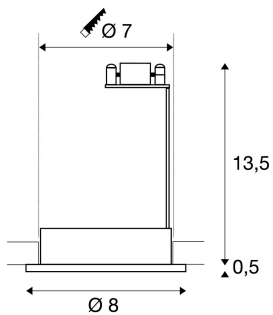

DOLIX OUT

Outdoor recessed fitting, QR-C51, IP65, round, silver-grey, max. 35W, incl. clip springs

The DOLIX low-voltage recessed ceiling ring is made from aluminium and is equipped with a glass for protection against splashing water. Rated IP65 it can be used outdoors or in damp areas. To operate the recessed fitting, a matching transformer for low-voltage halogen lamps is required.

TECHNICAL DATA

Item no.:	111008
Socket	GX5.3
Lamp	QR-C51
Number of sockets	1
Lamps included	0
Primary nominal voltage	12V ~50Hz mA/V
Width	14.0 cm
Depth	8.0 cm
Installation diameter	7.0 cm
Installation depth	13.5 cm
Net weight	0.308 kg
Gross weight	0.343 kg
IP Code	IP 65
Safety class	III
Assembly	Recessed
Assembly details	Ceiling
Wattage	35.0 W
Color	grey