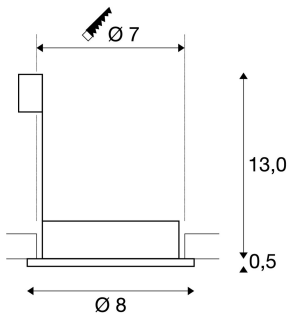

DOLIX OUT

Outdoor recessed fitting, QPAR51, IP44, round, white, max. 35W, incl. clip springs

The DOLIX OUT high-voltage recessed ceiling ring is made from aluminium and is equipped with a glass for protection against splashing water. Rated IP65 it can be used outdoors or in damp areas. Thanks to the already incorporated GU10 high-voltage socket, the DOLIX OUT recessed ceiling ring is ready for direct connection to 230V mains supply.

TECHNICAL DATA

Item no.:	111021
Socket	GU10
Lamp	QPAR51
Number of sockets	1
Lamps included	0
Primary nominal voltage	230-240V ~50/60Hz mA/V
Height	13.5 cm
Diameter	8.0 cm
Installation diameter	7.0 cm
Installation depth	13.0 cm
Net weight	0.335 kg
Gross weight	0.377 kg
IP Code	IP 44
Safety class	I
Assembly	Recessed
Assembly details	Ceiling
Wattage	35.0 W
Color	white