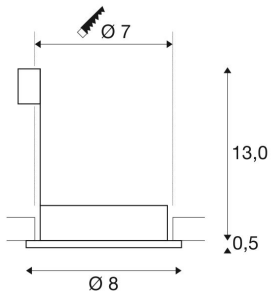

DOLIX OUT

Outdoor recessed fitting, QPAR51, IP44, round, silver-grey, max. 35W, incl. clip springs

The DOLIX OUT high-voltage recessed ceiling ring is made from aluminium and is equipped with a glass for protection against splashing water. Rated IP65 it can be used outdoors or in damp areas. Thanks to the already incorporated GU10 high-voltage socket, the DOLIX OUT recessed ceiling ring is ready for direct connection to 230V mains supply.

TECHNICAL DATA

Item no.:	111024
Socket	GU10
Lamp	QPAR51
Number of sockets	1
Lamps included	0
Primary nominal voltage	230-240V ~50/60Hz mA/V
Height	13.5 cm
Diameter	8.0 cm
Installation diameter	7.0 cm
Installation depth	13.0 cm
Net weight	0.328 kg
Gross weight	0.369 kg
IP Code	IP 44
Safety class	I
Assembly	Recessed
Assembly details	Ceiling
Wattage	35.0 W
Color	grey