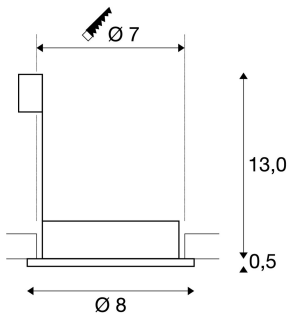

## DOLIX OUT

Outdoor recessed fitting, QPAR51, IP44, round, titanium, max. 35W, incl. clip springs

The DOLIX OUT high-voltage recessed ceiling ring is made from aluminium and is equipped with a glass for protection against splashing water. Rated IP65 it can be used outdoors or in damp areas. Thanks to the already incorporated GU10 high-voltage socket, the DOLIX OUT recessed ceiling ring is ready for direct connection to 230V mains supply.

## TECHNICAL DATA

Item no.:	111027
Socket	GU10
Lamp	QPAR51
Number of sockets	1
Lamps included	0
Primary nominal voltage	230-240V ~50/60Hz mA/V
Height	13.5 cm
Diameter	8.0 cm
Installation diameter	7.0 cm
Installation depth	13.0 cm
Net weight	0.33 kg
Gross weight	0.371 kg
IP Code	IP 44
Safety class	I
Assembly	Recessed
Assembly details	Ceiling
Wattage	35.0 W
Color	grey