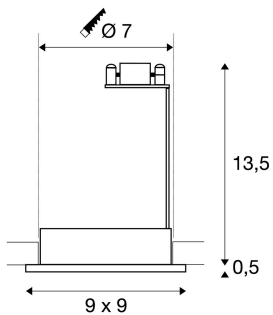

## DOLIX OUT

Outdoor recessed fitting, QR-C51, IP65, square, white, max. 35W, incl. clip springs

The DOLIX OUT low-voltage recessed ceiling light is made from aluminium and is equipped with a glass for protection against splashing water. Rated IP65 it can be used outdoors or in damp areas. To operate the recessed fitting, a matching transformer for low-voltage halogen lamps is required.

## TECHNICAL DATA

Item no.:	111121
Socket	GX5.3
Lamp	QR-C51
Number of sockets	1
Lamps included	0
Primary nominal voltage	12V ~50Hz mA/V
Length	8.9 cm
Width	8.9 cm
Height	14.0 cm
Installation diameter	7.0 cm
Installation depth	13.5 cm
Net weight	0.361 kg
Gross weight	0.395 kg
IP Code	IP 65
Safety class	III
Assembly	Recessed
Assembly details	Ceiling
Wattage	35.0 W
Color	white