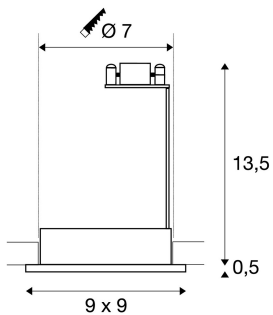

DOLIX OUT

Outdoor recessed fitting, QR-C51, IP65, square, titanium, max. 35W, incl. clip springs

The DOLIX OUT low-voltage recessed ceiling light is made from aluminium and is equipped with a glass for protection against splashing water. Rated IP65 it can be used outdoors or in damp areas. To operate the recessed fitting, a matching transformer for low-voltage halogen lamps is required.

TECHNICAL DATA

Item no.:	111127
Socket	GX5.3
Lamp	QR-C51
Number of sockets	1
Lamps included	0
Primary nominal voltage	12V ~50Hz mA/V
Length	8.9 cm
Width	8.9 cm
Height	14.0 cm
Installation diameter	7.0 cm
Installation depth	13.5 cm
Net weight	0.337 kg
Gross weight	0.368 kg
IP Code	IP 65
Safety class	III
Assembly	Recessed
Assembly details	Ceiling
Wattage	35.0 W
Color	grey