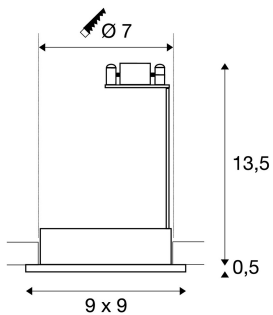

DOLIX OUT

Outdoor recessed fitting, QR-C51, IP65, square, silver-grey, max. 35W, incl. clip springs

The DOLIX OUT low-voltage recessed ceiling light is made from aluminium and is equipped with a glass for protection against splashing water. Rated IP65 it can be used outdoors or in damp areas. To operate the recessed fitting, a matching transformer for low-voltage halogen lamps is required.

TECHNICAL DATA

Item no.:	111128
Socket	GX5.3
Lamp	QR-C51
Number of sockets	1
Lamps included	0
Primary nominal voltage	12V ~50Hz mA/V
Length	8.9 cm
Width	8.9 cm
Height	14.0 cm
Installation diameter	7.0 cm
Installation depth	13.5 cm
Net weight	0.331 kg
Gross weight	0.37 kg
IP Code	IP 65
Safety class	III
Assembly	Recessed
Assembly details	Ceiling
Wattage	35.0 W
Color	grey