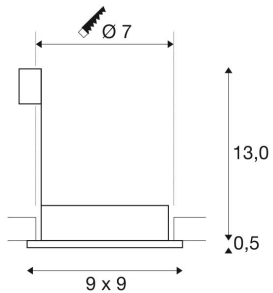

## DOLIX OUT

**Outdoor recessed fitting, QPAR51, IP44, square, chrome, max. 35W, incl. clip springs**

The DOLIX OUT high-voltage recessed ceiling light is made from aluminium and is equipped with a glass for protection against splashing water. Rated IP44 it can be used outdoors or in damp areas. Thanks to the already incorporated GU10 high-voltage socket, the DOLIX OUT recessed ceiling light is ready for direct connection to 230V mains supply.

## TECHNICAL DATA

Item no.:	111142
Socket	GU10
Lamp	QPAR51
Number of sockets	1
Lamps included	0
Primary nominal voltage	230-240V ~50/60Hz mA/V
Length	9.0 cm
Width	9.0 cm
Height	13.5 cm
Installation diameter	7.0 cm
Installation depth	13.0 cm
Net weight	0.378 kg
Gross weight	0.424 kg
IP Code	IP 44
Safety class	I
Assembly	Recessed
Assembly details	Ceiling
Wattage	35.0 W
Color	chrome