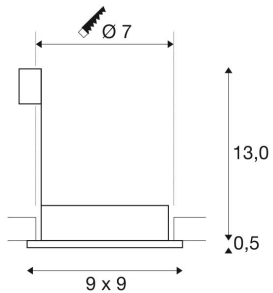

DOLIX OUT

Outdoor recessed fitting, QPAR51, IP44, square, silver-grey, max. 35W, incl. clip springs

The DOLIX OUT high-voltage recessed ceiling light is made from aluminium and is equipped with a glass for protection against splashing water. Rated IP44 it can be used outdoors or in damp areas. Thanks to the already incorporated GU10 high-voltage socket, the DOLIX OUT recessed ceiling light is ready for direct connection to 230V mains supply.

TECHNICAL DATA

Item no.:	111144
Socket	GU10
Lamp	QPAR51
Number of sockets	1
Lamps included	0
Primary nominal voltage	230-240V ~50/60Hz mA/V
Length	9.0 cm
Width	9.0 cm
Height	13.5 cm
Installation diameter	7.0 cm
Installation depth	13.0 cm
Net weight	0.374 kg
Gross weight	0.415 kg
IP Code	IP 44
Safety class	I
Assembly	Recessed
Assembly details	Ceiling
Wattage	35.0 W
Color	grey