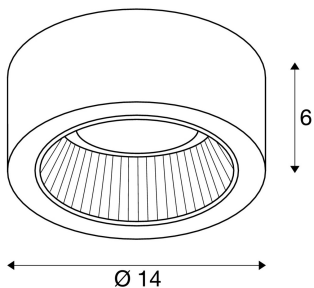

CL 101

ceiling light, energy saving lamp GX53, round, silver-grey, max. 11W

With CL 101 ceiling light we offer an affordable lighting solution with GX53 socket for the use of efficient energy-saving lamps. The puristic housing is available in either white and silver-grey colour finish. CL 101 is ready for direct connection to 230V mains supply.

TECHNICAL DATA

Item no.:	112284
Socket	GX53
Lamp	TCR-TSE
Number of sockets	1
Lamps included	0
Primary nominal voltage	230V ~50Hz mA/V
Height	6.0 cm
Diameter	14.0 cm
Net weight	0.185 kg
Gross weight	0.238 kg
IP Code	IP 20
Safety class	II
Assembly	Surface
Assembly details	Ceiling
Wattage	11.0 W
Color	grey